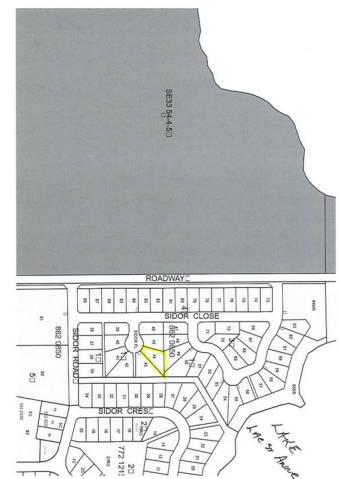

\$120,000 - 113 4224 Twp Rd 545, Rural Lac Ste. Anne County

MLS® #E4392123

\$120,000

0 Bedroom, 0.00 Bathroom,
Rural on 0.50 Acres

Warwa Estates, Rural Lac Ste. Anne County,
AB

This great Pie shape lot in a quiet Cul-de-Sac is located close to Lake Lac St Anne. Enjoy Winter and Summer Activities at the Lake, with plenty of Recreation close by as a Weekend Cottage or Build your Dream home on this great Lot. Power is already hooked up in the lot.

Built in 1975

Essential Information

MLS® #	E4392123
Price	\$120,000
Bathrooms	0.00
Acres	0.50
Year Built	1975
Type	Rural
Sub-Type	Vacant Lot/Land
Status	Active

Community Information

Address	113 4224 Twp Rd 545
Area	Rural Lac Ste. Anne County
Subdivision	Warwa Estates
City	Rural Lac Ste. Anne County
County	ALBERTA