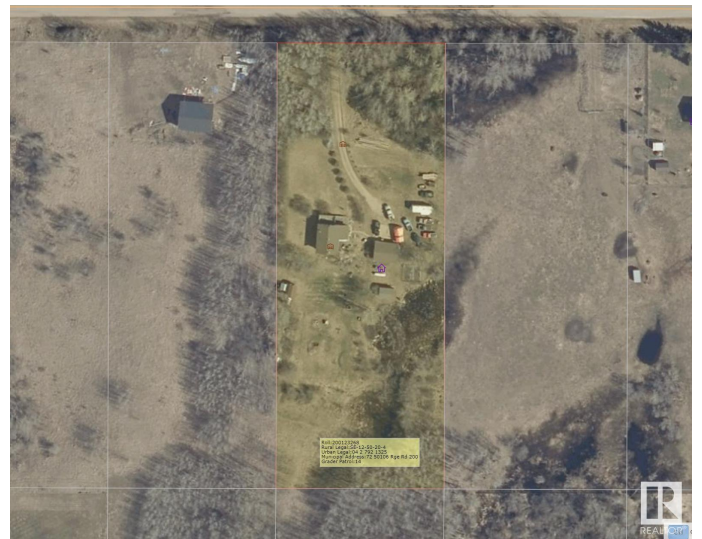

# \$180,000 - 72 50106 Rge Rd 200, Rural Beaver County

MLS® #E4414326

**\$180,000**

0 Bedroom, 0.00 Bathroom,  
Rural on 3.21 Acres

Kingsway Estate, Rural Beaver County, AB

3.21 acre property for sale in Kingsway Estate in Beaver County. Property features a finished double garage with power service. Home on property involved in a house fire, unknown if the foundation can be re-used or not. Good uphill plot with a few good spots to build. Located just a few kilometers off of Highway 833 offering convenient commutes to Camrose (under 30 minutes), Sherwood Park and Southeast Edmonton (approx. 40 minutes).

## Community Information

Address	72 50106 Rge Rd 200
Area	Rural Beaver County
Subdivision	Kingsway Estate
City	Rural Beaver County
County	ALBERTA
Province	AB
Postal Code	T0B 4J2