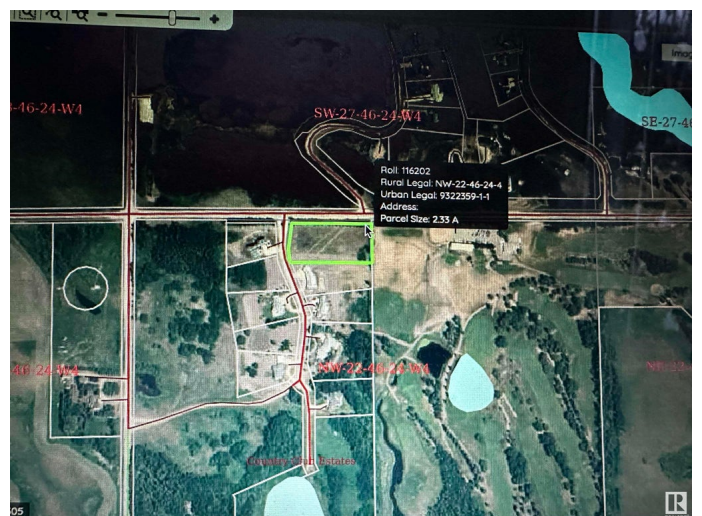

\$209,900 - 1 Country Club Estates, Rural Wetaskiwin County

MLS® #E4415066

\$209,900

0 Bedroom, 0.00 Bathroom,
Rural on 2.33 Acres

Country Club Estates_CWET, Rural
Wetaskiwin County, AB

LOOKING FOR THE PERFECT LOT TO BUILD YOUR DREAM HOME? Here is your opportunity to own this 2.33 acre parcel backing onto WETASKIWIN MONTGOMERY GLEN GOLF COURSE. Well established COUNTRY CLUB ESTATES is home to some amazing acreages and this parcel is just waiting for your modern day build. Within steps to the clubhouse, you also have access to walking trails, disc golf, dog parks & much more. Just a quick commute, all on pavement, to the city of Wetaskiwin with school bus access for kids.

Subdivision	Country Club Estates_CWET
City	Rural Wetaskiwin County
County	ALBERTA
Province	AB
Postal Code	T9A 2G3

Exterior

Exterior Features Golf Nearby

Additional Information

Date Listed December 2nd, 2024