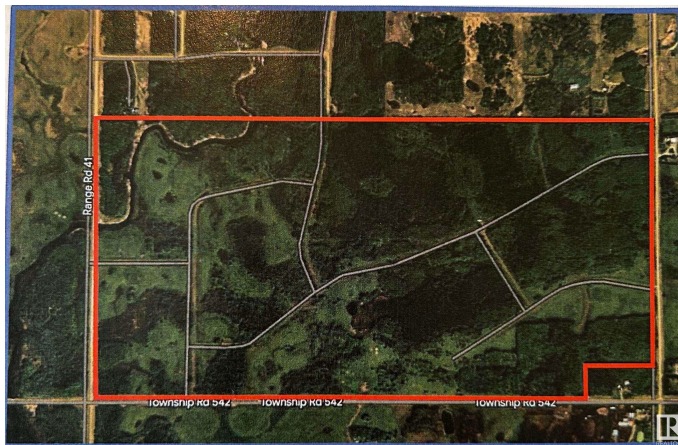

\$999,000 - Twp 542 R.r. 41, Rural Lac Ste. Anne County

MLS® #E4419977

\$999,000

0 Bedroom, 0.00 Bathroom,
Rural on 315.00 Acres

Lac Ste Anne, Rural Lac Ste. Anne County,
AB

315 Acres of land zoned AG1 located on TWP 542 and R.R. 41 for sale in Lac Ste Anne County. This parcel is currently used for agricultural, but the land has roughed in roads throughout the parcel that would help the future owner to subdivide the land into smaller country residential lots. Power and gas are available in the area.