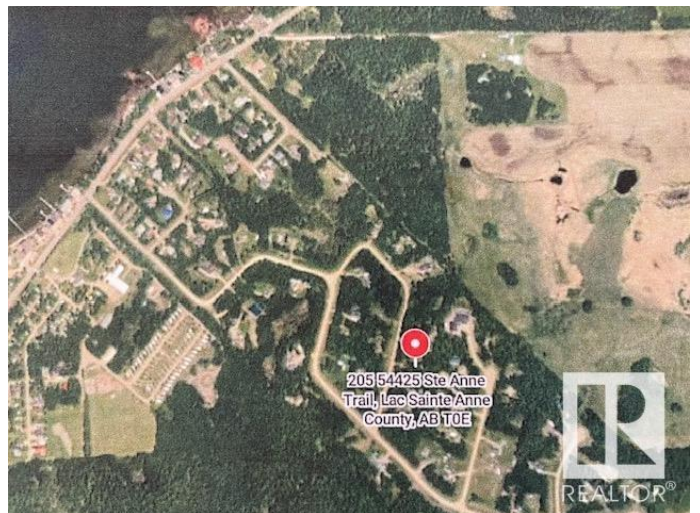

\$225,000 - 205 54425 St Anne Trail, Rural Lac Ste. Anne County

MLS® #E4421818

\$225,000

3 Bedroom, 1.50 Bathroom, 1,000 sqft
Rural on 1.00 Acres

Lakeview Place, Rural Lac Ste. Anne County,
AB

2 BEDROOM + LOFT BEDROOM, CHALET
STYLE, 1 FULL BATH, 1 HALF BATH WITH
JACUZZI TUB IN LOFT. CEDAR EXTERIOR.
SET HIGH ON NICELY MANICURED 1 ACRE
LOT. QUIET SETTING ONLY BLOCKS TO
LAKE! NEWER DOUBLE DETACHED
GARAGE.

Community Information

Address	205 54425 St Anne Trail
Area	Rural Lac Ste. Anne County
Subdivision	Lakeview Place
City	Rural Lac Ste. Anne County
County	ALBERTA
Province	AB
Postal Code	T0E 0A0

Amenities

Features	See Remarks
----------	-------------