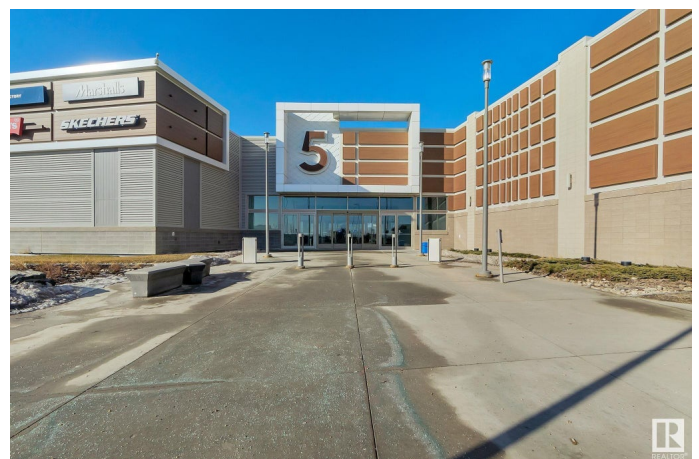

# \$369,000 - 1 Outlet Collection Way, Leduc

MLS® #E4423647

**\$369,000**

0 Bedroom, 0.00 Bathroom,  
Business on 0.00 Acres

West Commercial (Leduc), Leduc, AB

Own a Slice of Success! Pizza Box in Edmonton Outlet Mall For Sale! A turnkey opportunity awaits! Whether you're an aspiring entrepreneur or an experienced restaurateur, this is your chance to own Pizza Box, a thriving business in the high-traffic Edmonton Outlet Mall. This well-established brand is known for its delicious pizza, wings, salads, and bubble tea, attracting a loyal customer base of mall shoppers and local residents. The modern and efficient fit-out creates a welcoming atmosphere, and the fully equipped kitchen allows for a seamless transition to new ownership. With strong revenue and projected net income exceeding \$100,000 per year, this is a profitable, ready-to-go business. Additional growth potential exists through expanded delivery services and new menu offerings. Financial details are available for qualified buyers, and training and support are provided for a smooth handover. With favorable lease terms in a premier location, this is an incredible opportunity.