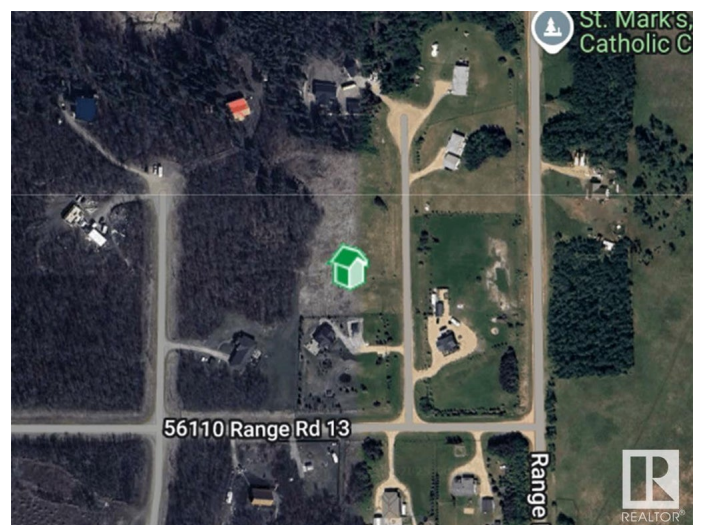

# \$55,000 - 7 56110 Rge Road 13, Rural Lac Ste. Anne County

MLS® #E4424372

**\$55,000**

0 Bedroom, 0.00 Bathroom,  
Rural on 1.58 Acres

Belle Vista Estates, Rural Lac Ste. Anne County, AB

Mature trees at the back of the 1.58 acre rolling lot, tranquility, peaceful, and quiet tucked away in a cul- de-sac is the perfect place to build your dream home. Belle Vista Estates is a professionally planned subdivision west of Morinville. It is an easy commute with 25 minutes to St. Albert, 25 minutes to Spruce Grove/Stony Plain or 15 minutes to Onoway. Minutes away from Sandy Beach. Natural gas and power at property line.

## Community Information

Address	7 56110 Rge Road 13
Area	Rural Lac Ste. Anne County
Subdivision	Belle Vista Estates
City	Rural Lac Ste. Anne County

County ALBERTA  
Province AB  
Postal Code T0E 0V0