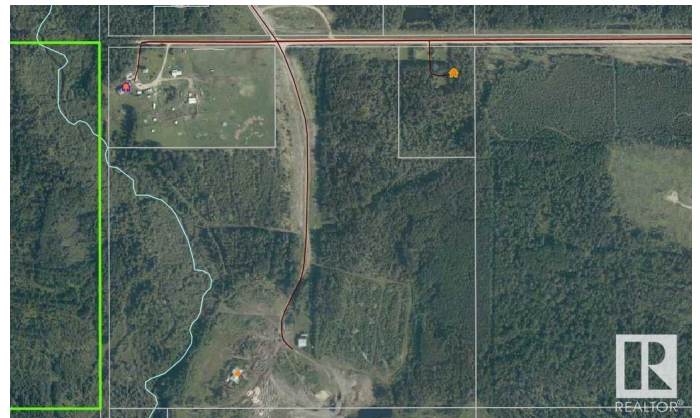

\$324,000 - 60063 Twp Rd 635, Rural Woodlands County

MLS® #E4428797

\$324,000

0 Bedroom, 0.00 Bathroom,
Rural on 172.89 Acres

None, Rural Woodlands County, AB

VERY SECLUDED-VERY UNIQUE PROPERTY. If you're wanting a REC GETAWAY or a PLACE TO BUILD or spot for your ANIMALS...there is a little bit of everything here! It contains a 127.89-acre parcel (NW25) & a 45-acre parcel (SW25), with separate titles but adjoining each other. NEW PERIMETER FENCING with 3-wire (1 electric) with some x-fencing (owner has horses)....Plus a 10' width is cleared & mulched around perimeter fencing. The 127-ac is old Meunier Mill Site complete with the burner & a 40x60 finished SHOP with 16' high ceilings & 2 newer 14' high doors (power was disconnected...but there is a DRILLED WELL next to the shop). Power & n/g are at property line. The large LEAN-TO has concrete pad too! There is a long winding driveway into this PRIVATE area which you can't see from the road (this area has separate fencing). There is a lower area with a CREEK running through it! Access to the 45-ac is currently through the 127-ac but 45-ac has its own approach (currently bush). GST IS APPLICABLE.

Essential Information

MLS® #	E4428797
Price	\$324,000
Bathrooms	0.00

Acres	172.89
Type	Rural
Sub-Type	Vacant Lot/Land
Status	Active

Community Information

Address	60063 Twp Rd 635
Area	Rural Woodlands County
Subdivision	None
City	Rural Woodlands County
County	ALBERTA
Province	AB
Postal Code	T0G 1A0