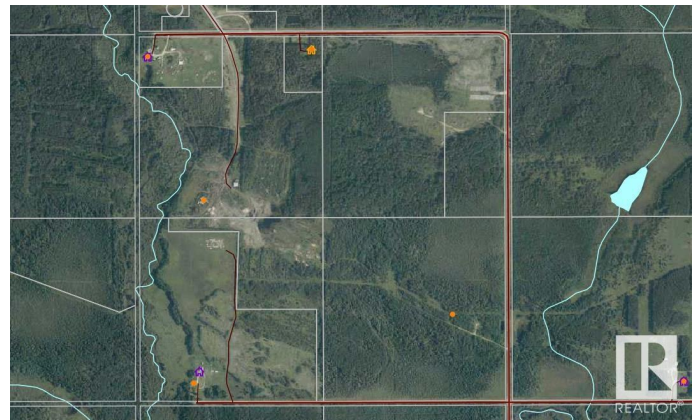

\$324,000 - 60063 Twp Rd 635, Rural Woodlands County

MLS® #E4428797

\$324,000

0 Bedroom, 0.00 Bathroom,
Rural on 172.89 Acres

None, Rural Woodlands County, AB

VERY SECLUDED-VERY UNIQUE PROPERTY. If you're wanting a REC GETAWAY or a PLACE TO BUILD or spot for your ANIMALS...there is a little bit of everything here! It contains a 127.89-acre parcel (NW25) & a 45-acre parcel (SW25), with separate titles but adjoining each other. NEW PERIMETER FENCING with 3-wire (1 electric) with some x-fencing (owner has horses)....Plus a 10' width is cleared & mulched around perimeter fencing. The 127-ac is old Meunier Mill Site complete with the burner & a 40x60 finished SHOP with 16' high ceilings & 2 newer 14' high doors (power was disconnected...but there is a DRILLED WELL next to the shop). Power & n/g are at property line. The large LEAN-TO has concrete pad too! There is a long winding driveway into this PRIVATE area which you can't see from the road (this area has separate fencing). There is a lower area with a CREEK running through it! Access to the 45-ac is currently through the 127-ac but 45-ac has its own approach (currently bush). GST IS APPLICABLE.

Essential Information

MLS® #	E4428797
Price	\$324,000
Bathrooms	0.00

Acres	172.89
Type	Rural
Sub-Type	Vacant Lot/Land
Status	Active

Community Information

Address	60063 Twp Rd 635
Area	Rural Woodlands County
Subdivision	None
City	Rural Woodlands County
County	ALBERTA
Province	AB
Postal Code	T0G 1A0